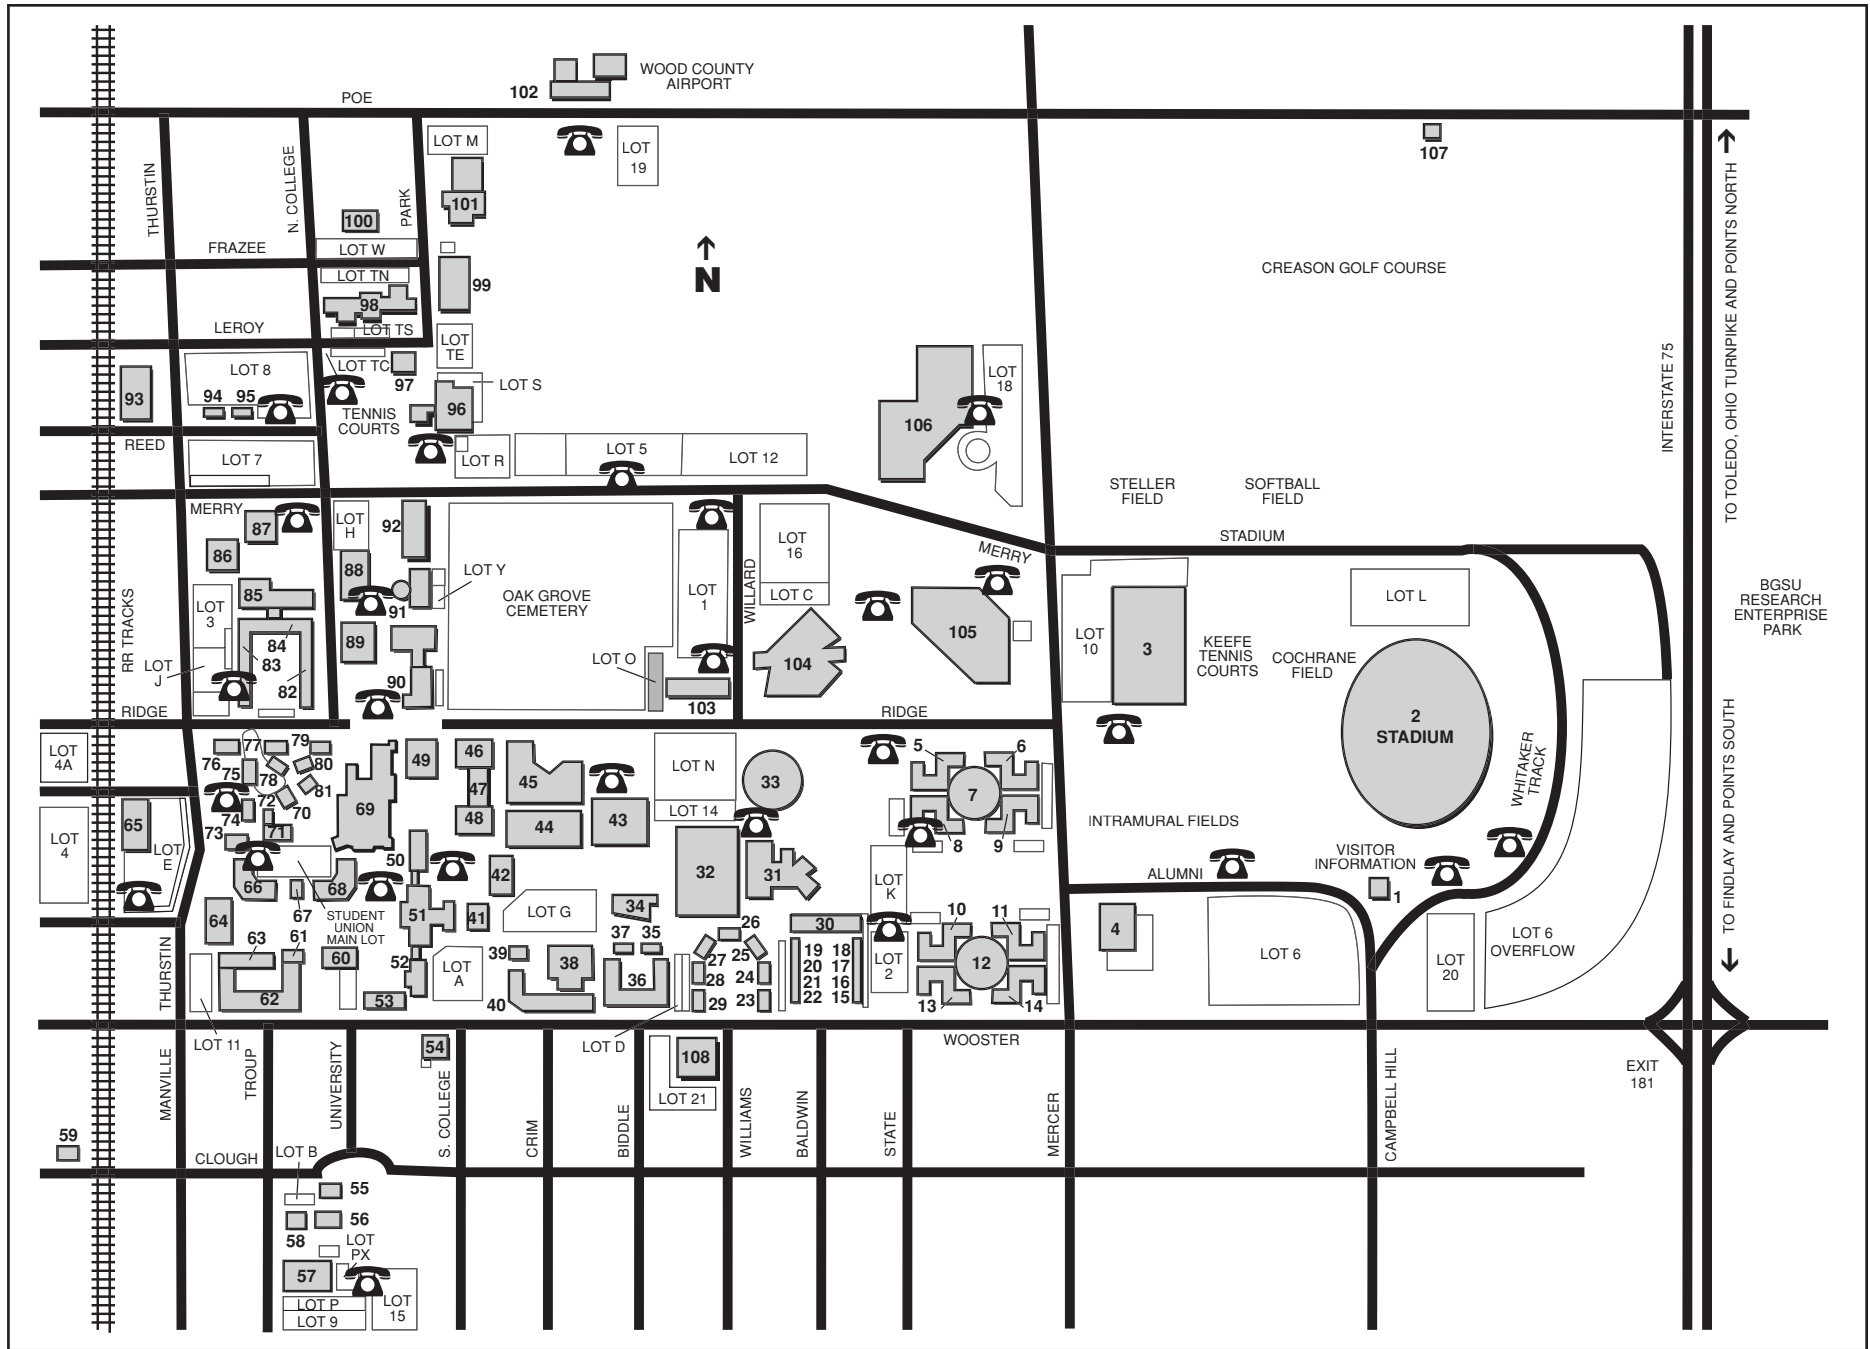

BGSU Bowling Green State University

Alphabetical Index

Administration Building 64
Admissions 60
Alpha Chi Omega Sorority 80
Alpha Gamma Delta Sorority 17
Alpha Omicron Pi Sorority 79
Alpha Phi Sorority 76
Alpha Sigma Phi Fraternity 29
Alpha Xi Delta Sorority 74
Alumni Center 4
Amani 38
Anderson Arena 43
Anderson Hall 13
Arts and Sciences, College of 64
Ashley Hall 8
Batchelder Hall 5
Beta Theta Pi Fraternity 25
Bookstore 69
Bowen-Thompson Student Union 69
Bromfield Hall 10
Bryan Recital Hall 104
Bursar 64
Business Administration Building 44
Central Services 101
Centrex Building 41
Chapman Hall 11
Chi Omega Sorority 81
College Park Office Building 98
Commons 38
Compton Hall 6
Conklin North Hall 30
Darrow Hall 9
Day Care Center 100
Delta Chi Fraternity 23
Delta Gamma Sorority 75
Delta Sigma Theta Fraternity 59
Delta Tau Delta Fraternity 55
Delta Zeta Sorority 19
Dunbar Hall 14
Early Childhood Education Center 72
East Hall 34
Education Building 42
Educational Memorabilia Center 39
Eppler Center 47
Eppler North 46
Eppler South 48
Eva Marie Saint Theatre 51
Family and Consumer Sciences Building 61
Field House 106
Financial Aid 64
Fine Arts Center 31
Founders Hall 62
Gamma Phi Beta Sorority 73
Gish Film Theater 52
Golf Clubhouse 107
Graduate College 60
Greenhouse 97
Guest House 56
Hanna Hall 52
Harshman Quadrangle 12
Hayes Hall 49
Health and Human Services, College of 103
Health Center 103
Heating Plant 65
Housing 33
Ice Arena 3
Jerome Library 32
Johnston Hall 71
Jordan Family Development Center 100
Kappa Alpha Order 21
Kappa Delta Sorority 77
Kappa Kappa Gamma Sorority 22
Kappa Sigma Fraternity 20
Kobacker Hall 104
Kohl Hall 40
Kreischer Quadrangle 7
La Maison Française 78
Lambda Chi Alpha Fraternity 28
Library 32
Life Sciences Building 88
Mathematical Sciences Building 89
McDonald Dining Hall 85
McDonald East Hall 82
McDonald North Hall 84
McDonald West Hall 83
McFall Center 60
Memorial Hall 43
Mileti Alumni Center 4
Moore Musical Arts Center 104
Moseley Hall 50
Off-Campus Student Center 69
Offenhauer Tower East 87
Offenhauer Tower West 86
Olscamp Hall 45
Overman Hall 90
Park Avenue Warehouse 99
Parking and Traffic Division 38
Perry Field House 106
Perry Stadium 2
Phi Delta Theta Fraternity 26
Phi Gamma Delta Fraternity 24
Phi Kappa Tau Fraternity 35
Phi Mu Sorority 70
Physical Sciences Laboratory Building 91
Pi Beta Phi Sorority 15
Pi Kappa Alpha Fraternity 18
Pi Kappa Phi Fraternity 27
Planetarium 91
Popular Culture Center 54
Prout Chapel 67
Public Safety 38
Psychology Building 92
Recreation Center 105
Reed St. Warehouse 93
Registration and Records 64
Rodgers Hall 36
ROTC 43
Saddlemire Student Services Building 33
Science Library 89
Shatzel Hall 66
Sigma Kappa Sorority 16
Sigma Lambda Gamma Sorority 94
Sigma Phi Epsilon Fraternity 37
Social Philosophy and Policy Center 58
South Hall 53
Stadium 2
Student Health Center 103
Student Recreation Center 105
Student Services Building 33
Student Union 69
Technology Annex 102
Technology Building 96
Television Station 57
Tucker Telecommunications Center 57
University Hall 51
Visitor Information Center 1
Warehouse 99
WBGU-TV 57
Wooster Center 108
West Hall 63
Williams Hall 68
Zeta Phi Beta Fraternity 95