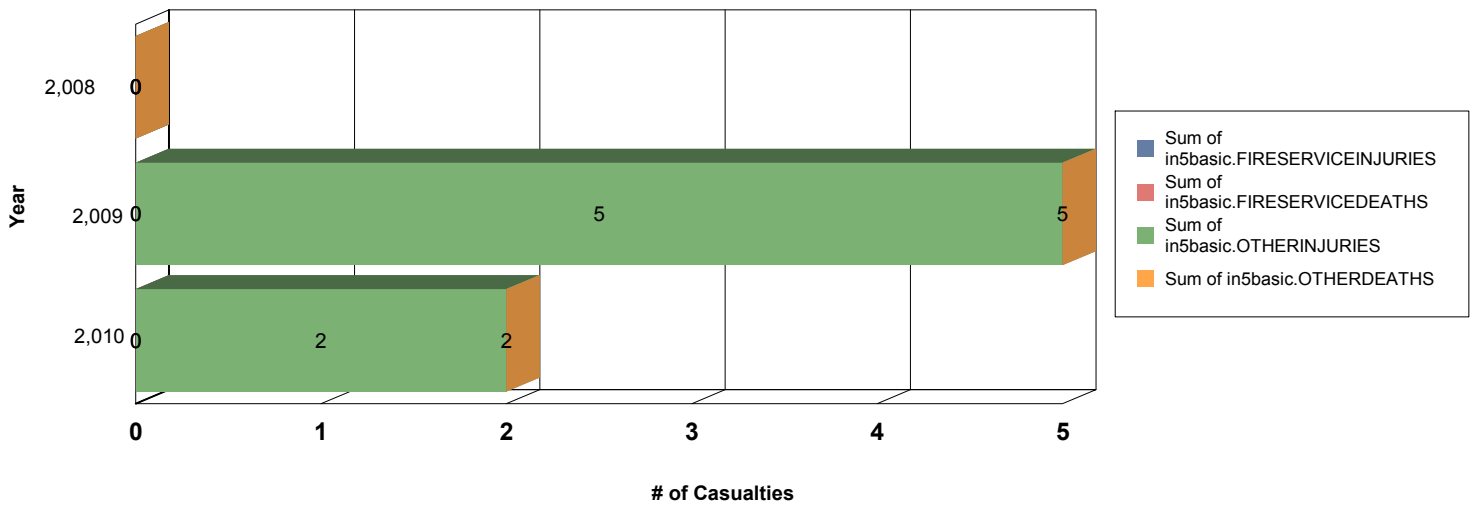

Casualty Statistics by Year

2008

	Fire Service Injuries	Fire Service Deaths	Civilian Injuries	Civilian Deaths
January	0.00	0.00	0.00	0.00
February	0.00	0.00	0.00	0.00
March	0.00	0.00	0.00	0.00
April	0.00	0.00	0.00	0.00
May	0.00	0.00	0.00	0.00
June	0.00	0.00	0.00	0.00
July	0.00	0.00	0.00	0.00
August	0.00	0.00	0.00	0.00
September	0.00	0.00	0.00	0.00
October	0.00	0.00	0.00	0.00
November	0.00	0.00	0.00	0.00
December	0.00	0.00	0.00	0.00
Yearly Total:	0.00	0.00	0.00	0.00